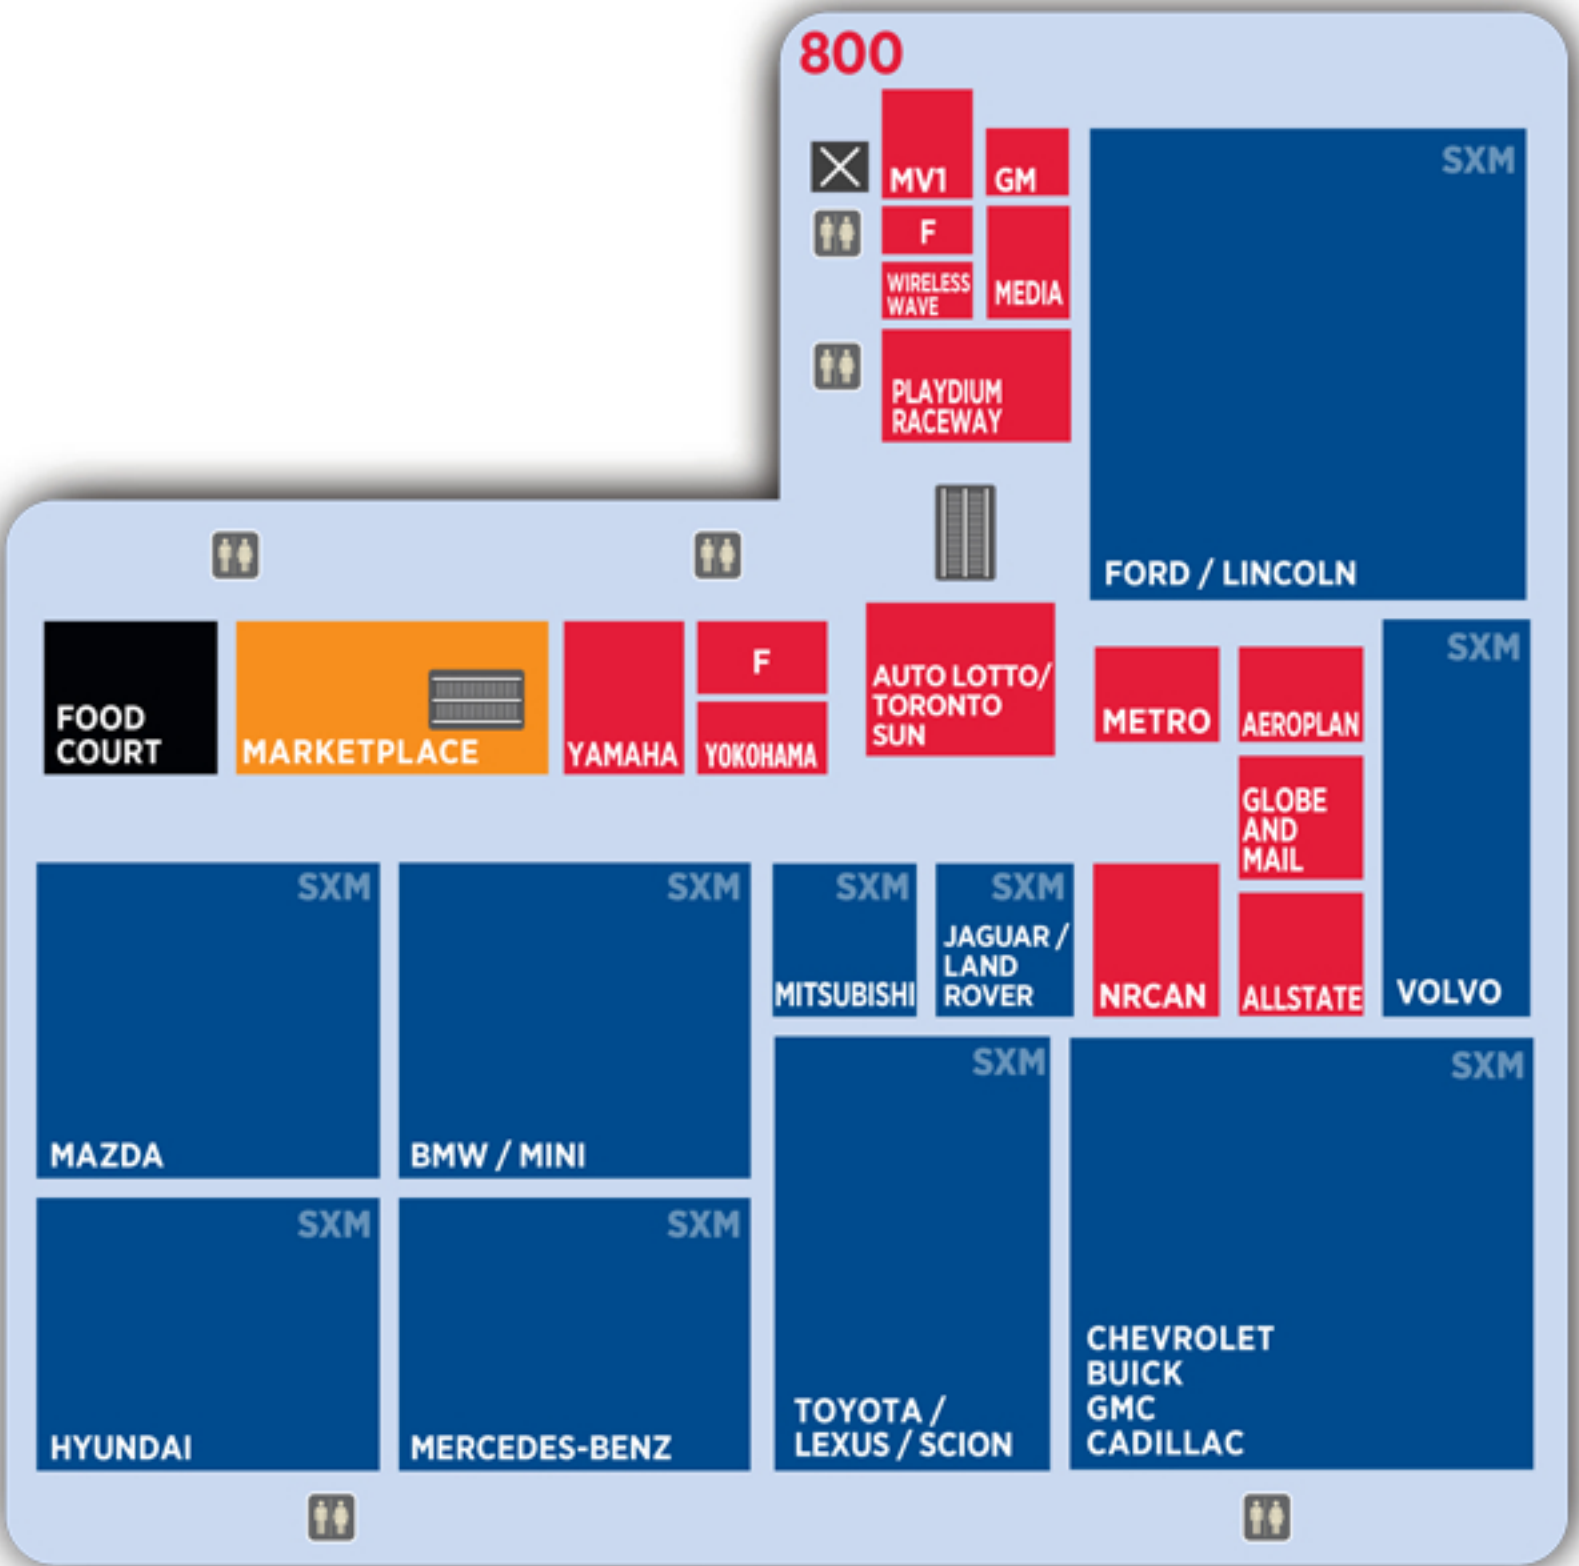

800

-  ESCALATOR
-  WASHROOM
-  ELEVATOR
-  SHUTTLE
-  MARKETPLACE
-  ADMIN
-  MANUFACTURER
-  FEATURE
-  CRUISE NATIONALS
-  FOOD COURT
-  SIRIUSXM ENABLED
-  AUTO EXOTICA
-  TRIUMPH CLASSICS
-  ECO-DRIVE SHOWCASE