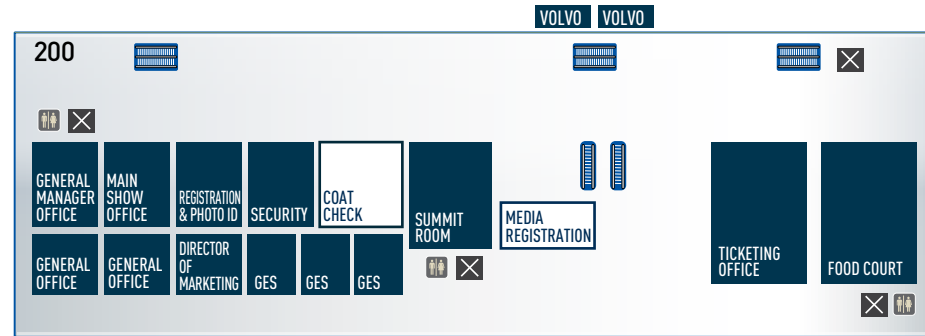

MTCC North Building

MEDIA MAP

MTCC South Building

AUDI TEST DRIVE

PRESENTED BY
TORONTO STAR **w/eels.ca**
 thestar.com