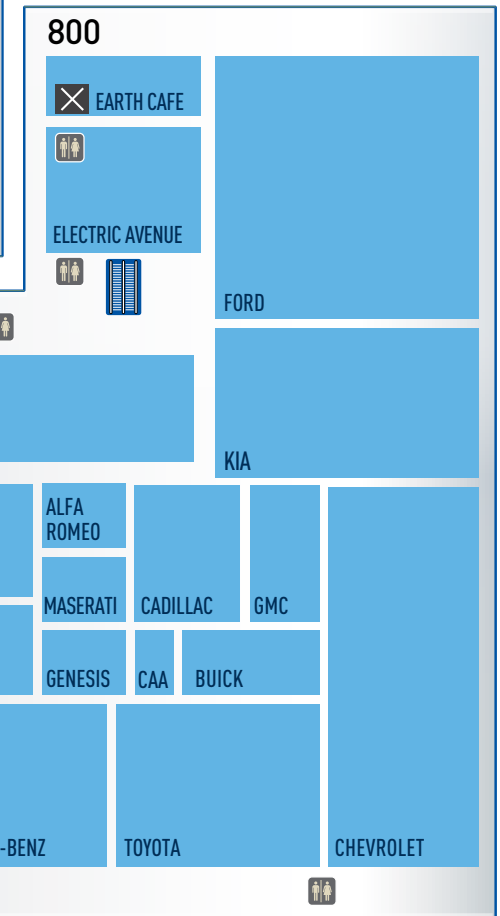

MTCC North Building

MEDIA MAP

MTCC South Building

AUDI TEST DRIVE

PRESENTED BY
TORONTO STAR **w/eels.ca**
 thestar.com