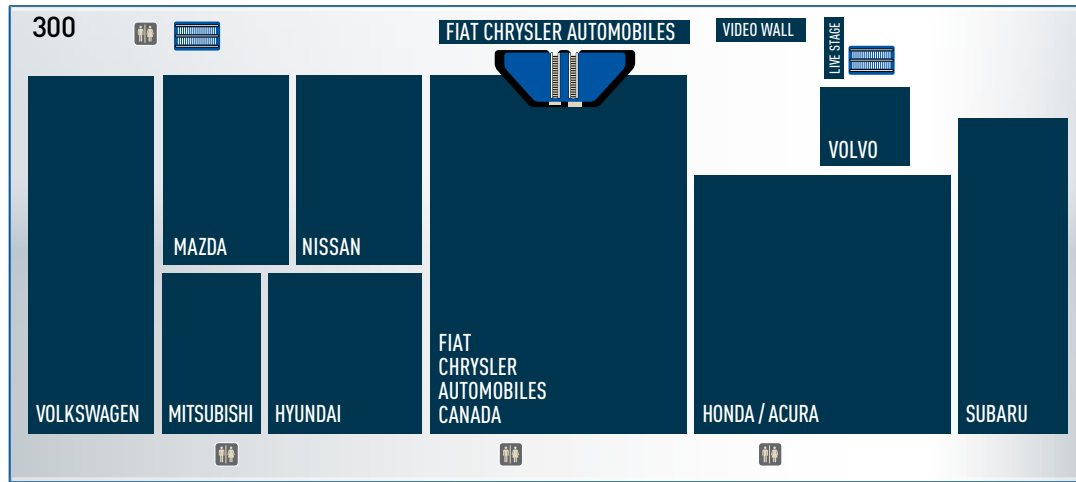

MTCC North Building

MEDIA MAP

MTCC South Building

AUDI TEST DRIVE

PRESENTED BY
TORONTO STAR **w/eels.ca**
 thestar.com