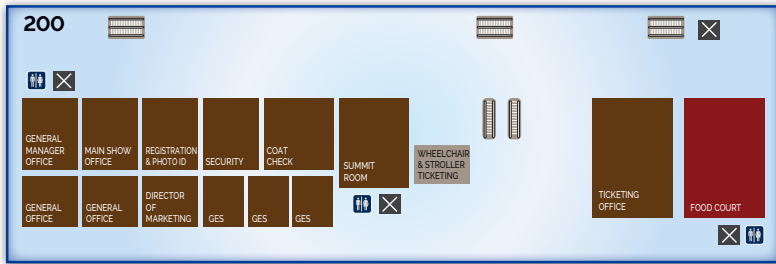

# METRO TORONTO CONVENTION CENTRE

255 Front Street West, Toronto, ON M5V 2W6  
222 Bremner Blvd, Toronto, ON M5V 3L9

- ESCALATOR
- E-TICKETS
- MANUFACTURER
- WASHROOM
- ADMIN
- FEATURE
- ELEVATOR
- STAIRS
- SPONSORS
- SHUTTLE
- FOOD COURT
- AUTO EXOTICA