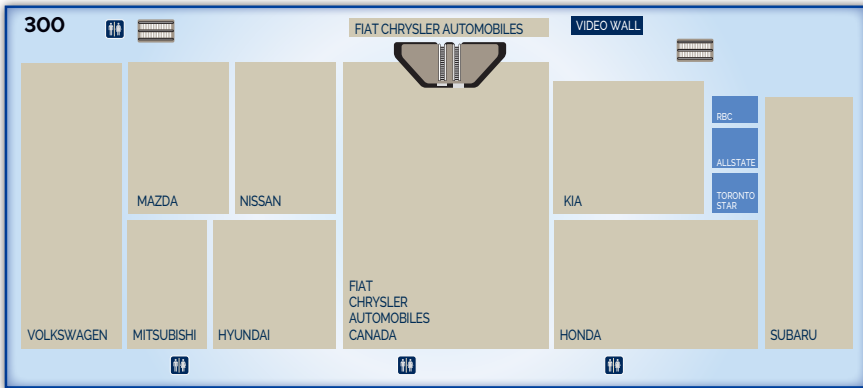

# METRO TORONTO CONVENTION CENTRE

255 Front Street West, Toronto, ON M5V 2W6  
222 Bremner Blvd, Toronto, ON M5V 3L9

- ESCALATOR
- E-TICKETS
- MANUFACTURER
- WASHROOM
- ADMIN
- FEATURE
- ELEVATOR
- STAIRS
- SPONSORS
- SHUTTLE
- FOOD COURT
- AUTO EXOTICA