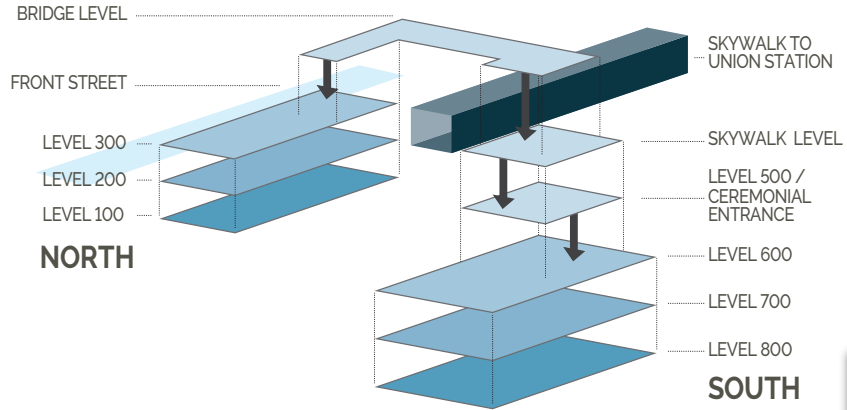

# METRO TORONTO CONVENTION CENTRE

255 Front Street West, Toronto, ON M5V 2W6  
222 Bremner Blvd, Toronto, ON M5V 3L9

- ESCALATOR
- E-TICKETS
- MANUFACTURER
- WASHROOM
- ADMIN
- FEATURE
- ELEVATOR
- STAIRS
- SPONSORS
- SHUTTLE
- FOOD COURT
- AUTO EXOTICA